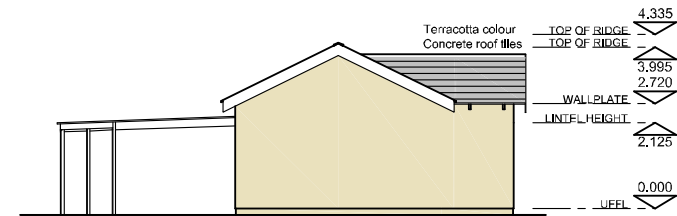

type 45

One bedroom
Total floor area: 45m²

AREA SCHEDULE
Footprint area: 45m²
Carport: 18m²
TOTAL: 63m²

Plan

North Elevation

South Elevation

West Elevation

East Elevation