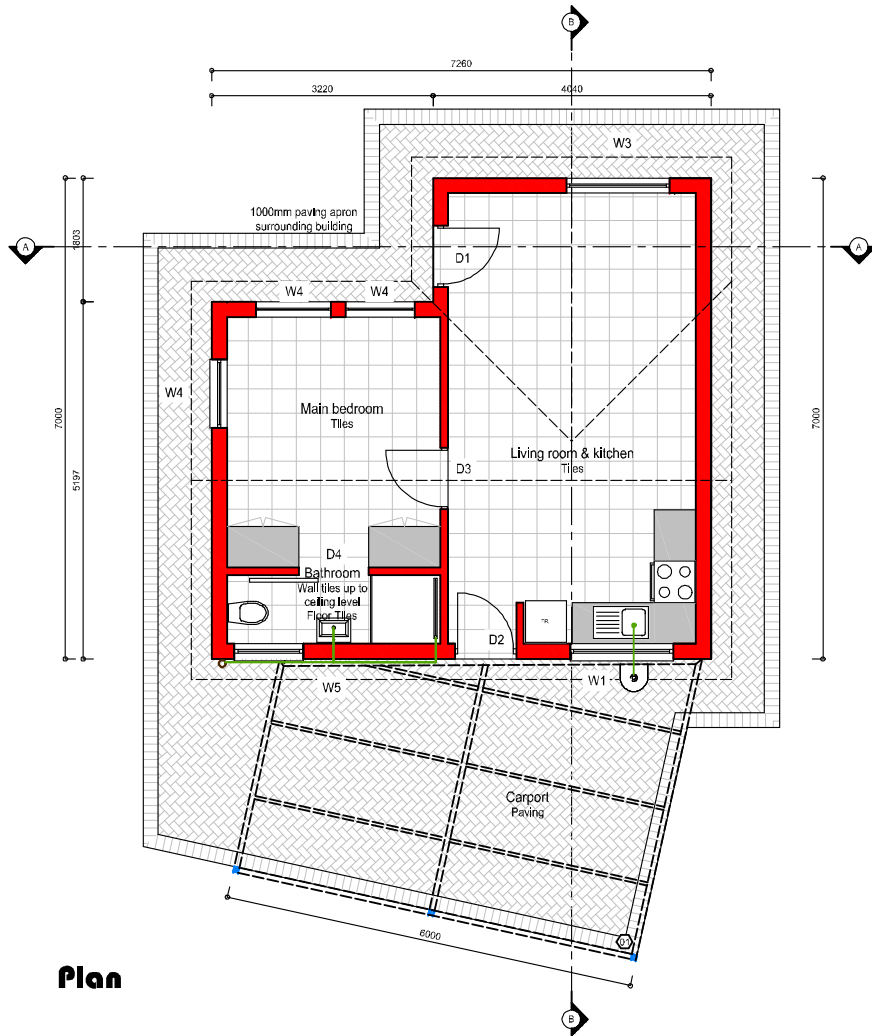

type 45

One bedroom
Total floor area: 45m²

AREA SCHEDULE
Footprint area: 45m²
Carport: 18m²
TOTAL: 63m²

Plan

North Elevation

South Elevation

West Elevation

East Elevation

KENTHA HOUSING (PTY) LTD

DRAWING NOT TO BE SCALED