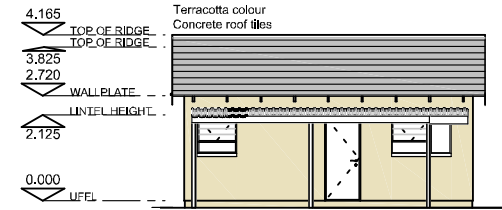

type 45

One bedroom
Total floor area: 45m²

AREA SCHEDULE
Footprint area: 45m²
Carport: 18m²
TOTAL: 63m²

Plan

North Elevation

South Elevation

West Elevation

East Elevation