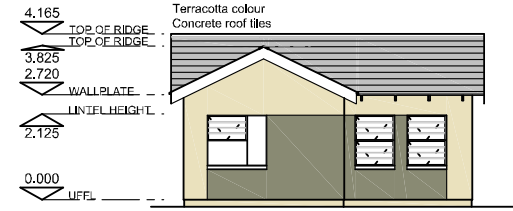

type 45

One bedroom
Total floor area: 45m²

AREA SCHEDULE
Footprint area: 45m²
Carport: 18m²
TOTAL: 63m²

Plan

North Elevation

South Elevation

West Elevation

East Elevation