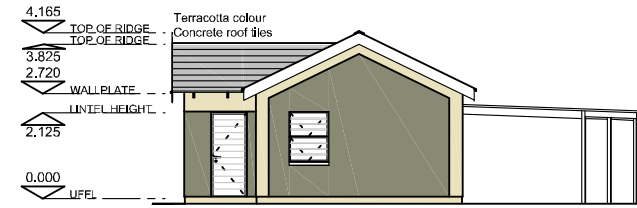

type 45

One bedroom
Total floor area: 45m²

AREA SCHEDULE
Footprint area: 45m²
Carport: 18m²
TOTAL: 63m²

Plan

North Elevation

South Elevation

West Elevation

East Elevation