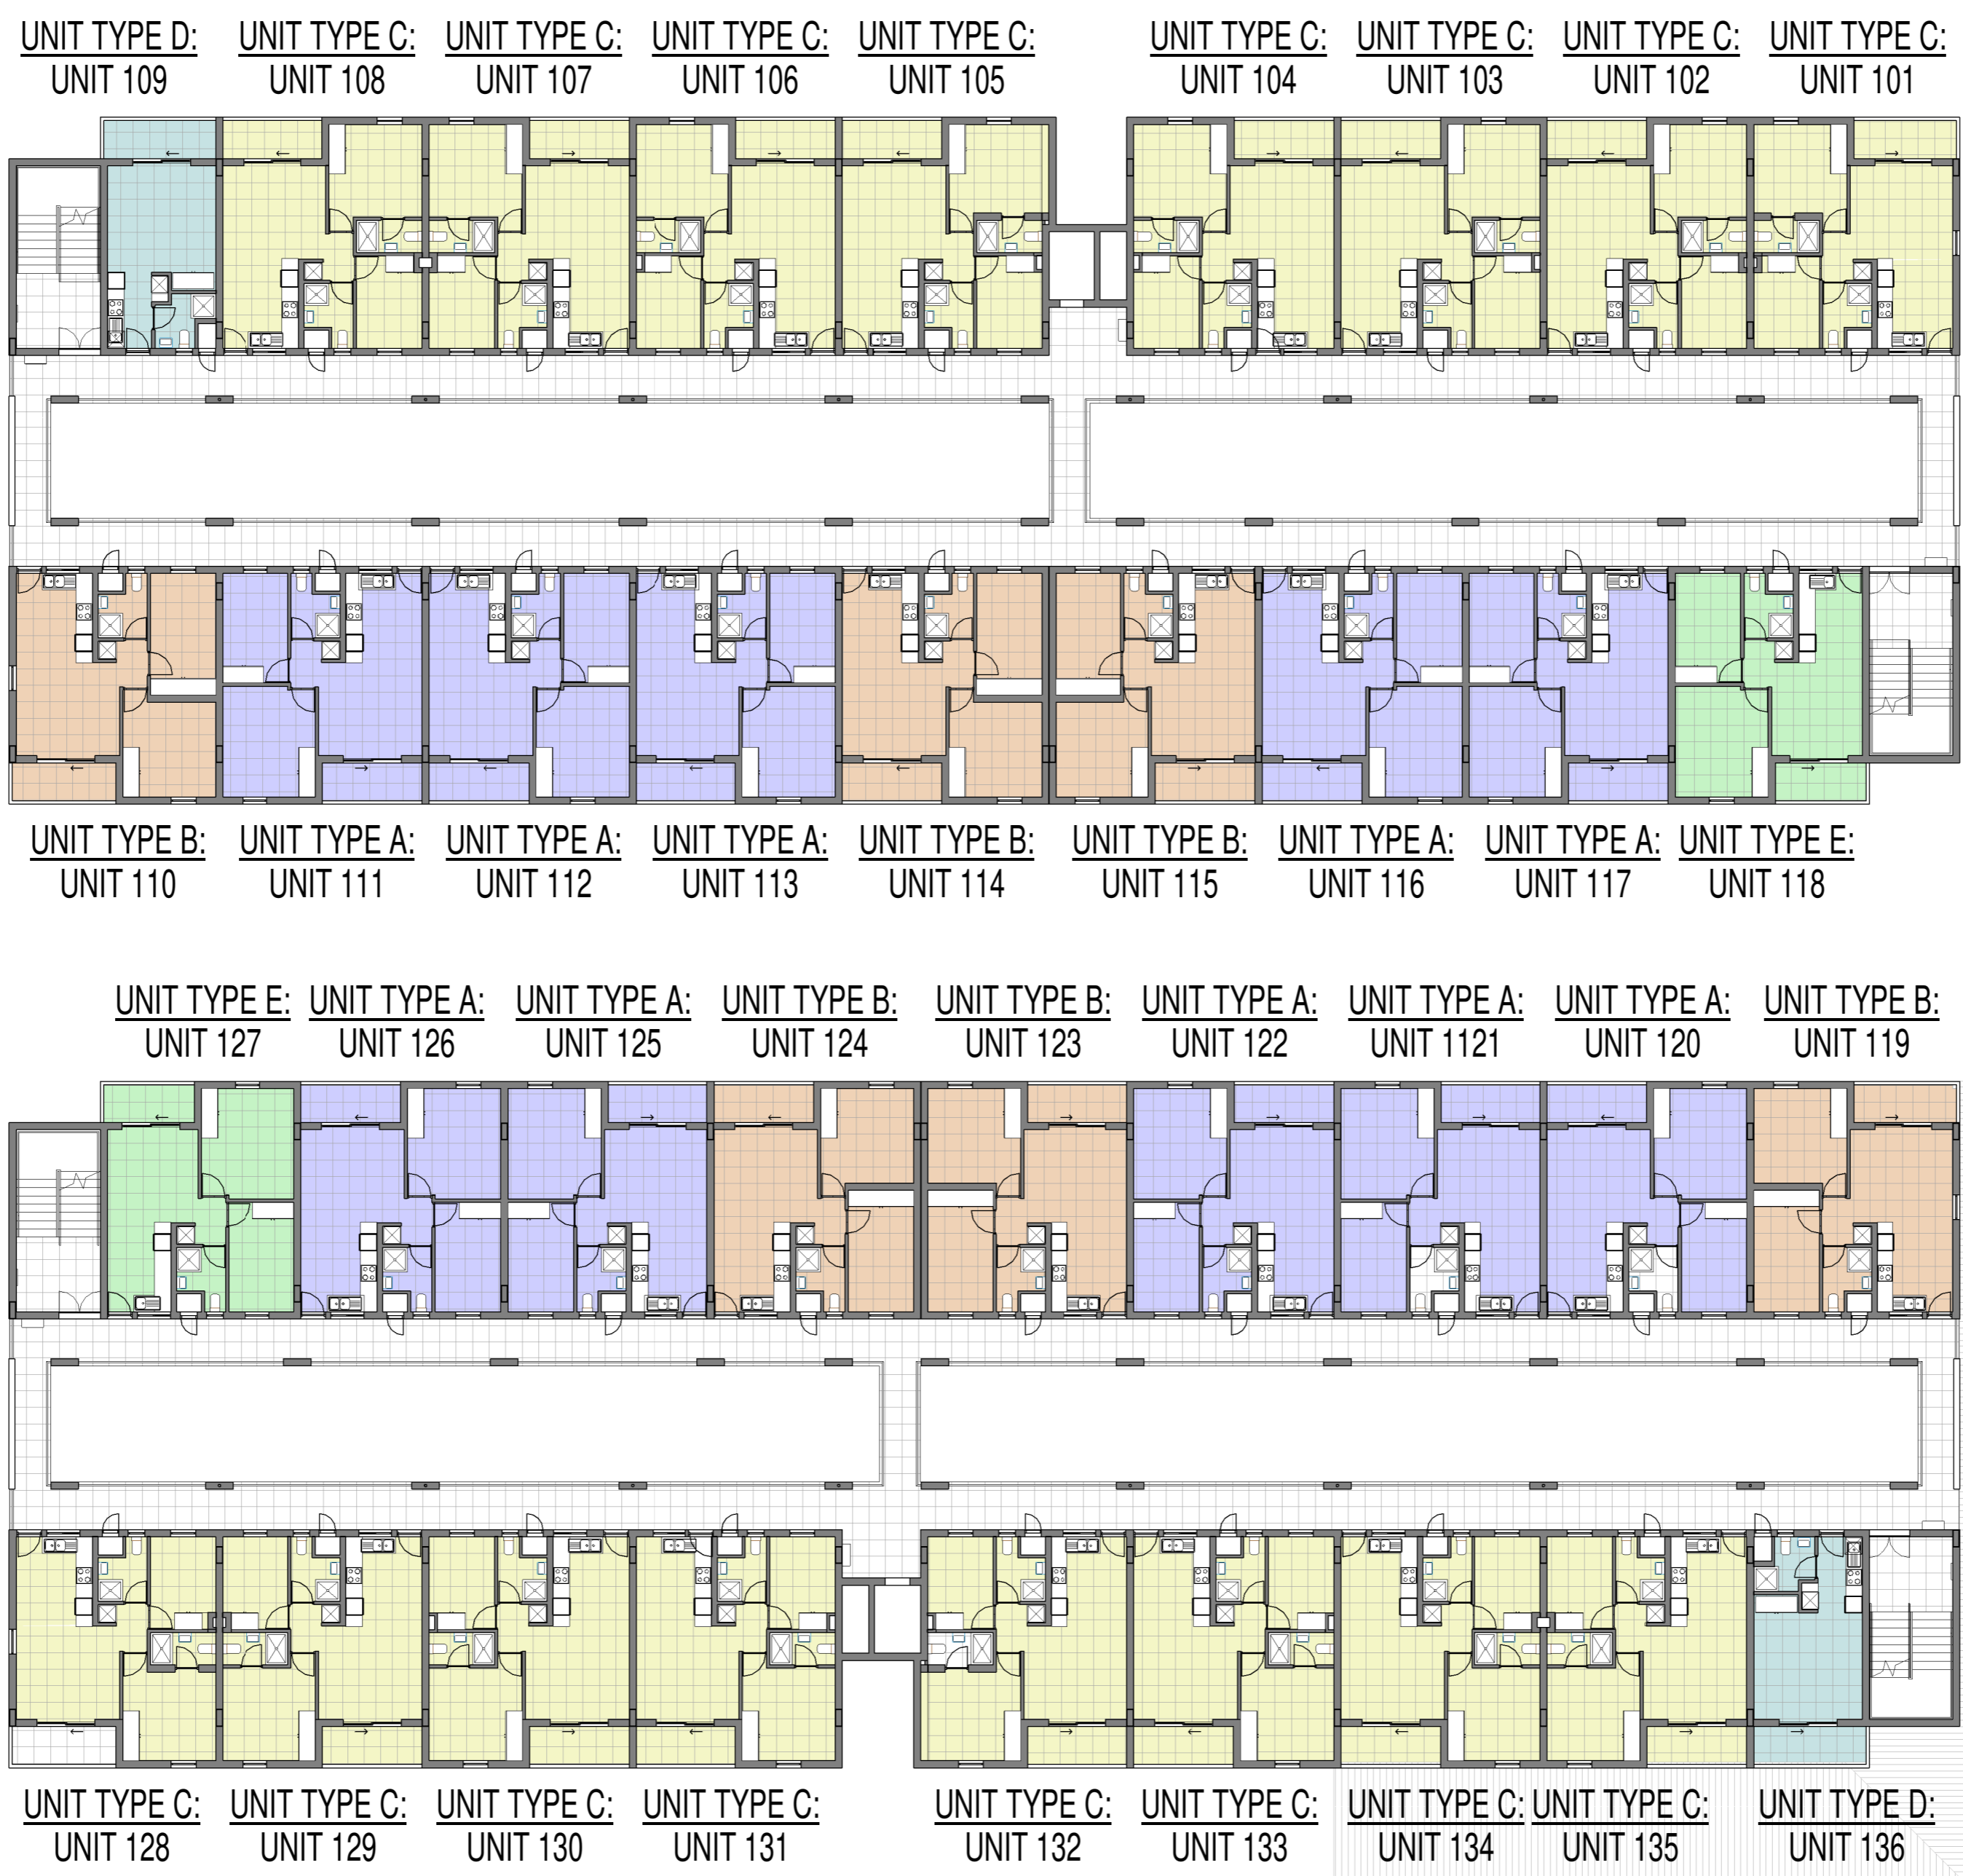

1 FIRST STOREY PLAN  
1:200

- UNIT TYPE A
- UNIT TYPE B
- UNIT TYPE C
- UNIT TYPE D
- UNIT TYPE E

Park Lane