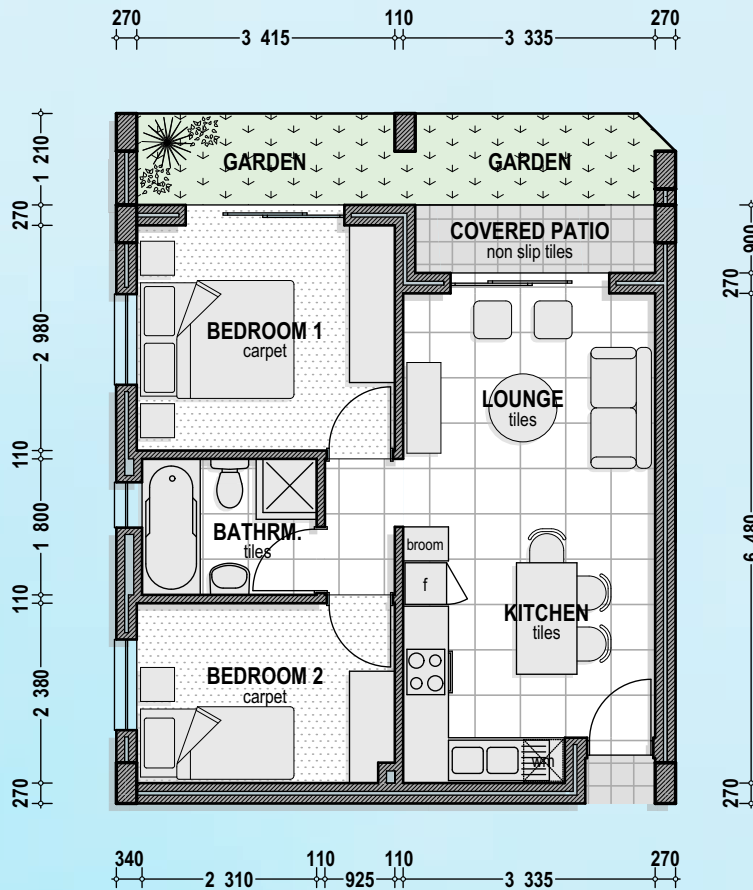

FLOOR LAYOUT 1:100

AREA SCHEDULE :

FLOOR AREA :	39.8 sqm
COVERED BALCONY :	5.0 sqm
TOTAL :	44.8 sqm

UNIT 4 UNIT 9 UNIT 14

FLOOR LAYOUT 1:100

AREA SCHEDULE :

FLOOR AREA :	54.8 sqm
COVERED PATIO :	10.3 sqm
TOTAL :	65.1 sqm

UNIT 1

FLOOR LAYOUT 1:100

AREA SCHEDULE :

FLOOR AREA :	54.8 sqm
COVERED PATIO :	10.3 sqm
TOTAL :	65.1 sqm

UNIT 2

FLOOR LAYOUT 1:100

AREA SCHEDULE :

FLOOR AREA :	53.9 sqm
COVERED BALCONY :	10.3 sqm
TOTAL :	64.2 sqm

UNIT 3 UNIT 8

FLOOR LAYOUT 1:100

AREA SCHEDULE :

FLOOR AREA :	53.9 sqm
COVERED BALCONY :	10.3 sqm
TOTAL :	64.2 sqm

UNIT 5 UNIT 10

FLOOR LAYOUT 1:100

AREA SCHEDULE :

FLOOR AREA :	53.9 sqm
OPEN BALCONY :	10.3 sqm
TOTAL :	64.2 sqm

UNIT 13

FLOOR LAYOUT 1:100

AREA SCHEDULE :

FLOOR AREA :	53.9 sqm
OPEN BALCONY :	10.3 sqm
TOTAL :	64.2 sqm

UNIT 15

FLOOR LAYOUT 1:100

AREA SCHEDULE :

FLOOR AREA :	69.6 sqm
BALCONY :	13.7 sqm
TOTAL :	83.3 sqm