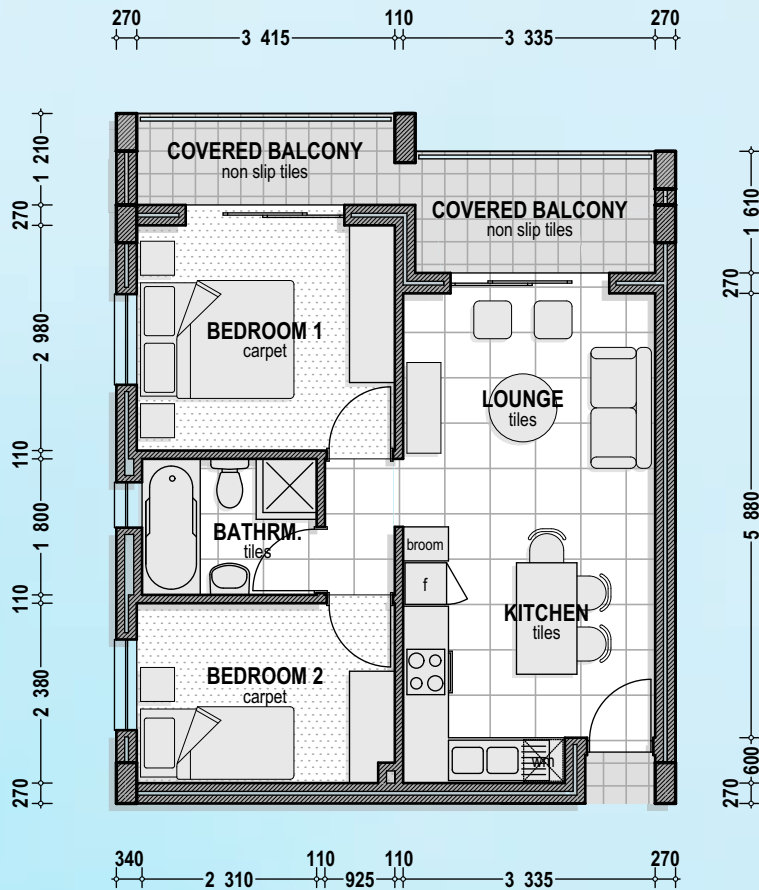

FLOOR LAYOUT 1:100

AREA SCHEDULE :

FLOOR AREA :	39.8 sqm
COVERED BALCONY :	5.0 sqm
TOTAL :	44.8 sqm

UNIT 4 UNIT 9 UNIT 14

FLOOR LAYOUT 1:100

AREA SCHEDULE :

FLOOR AREA :	54.8 sqm
COVERED PATIO :	10.3 sqm
TOTAL :	65.1 sqm

UNIT 1

FLOOR LAYOUT 1:100

AREA SCHEDULE :

FLOOR AREA :	54.8 sqm
COVERED PATIO :	10.3 sqm
TOTAL :	65.1 sqm

UNIT 2

FLOOR LAYOUT 1:100

AREA SCHEDULE :

FLOOR AREA :	53.9 sqm
COVERED BALCONY :	10.3 sqm
TOTAL :	64.2 sqm

UNIT 3 UNIT 8

FLOOR LAYOUT 1:100

AREA SCHEDULE :

FLOOR AREA :	53.9 sqm
COVERED BALCONY :	10.3 sqm
TOTAL :	64.2 sqm

UNIT 5 UNIT 10

FLOOR LAYOUT 1:100

AREA SCHEDULE :

FLOOR AREA :	53.9 sqm
OPEN BALCONY :	10.3 sqm
TOTAL :	64.2 sqm

UNIT 13

FLOOR LAYOUT 1:100

AREA SCHEDULE :

FLOOR AREA :	53.9 sqm
OPEN BALCONY :	10.3 sqm
TOTAL :	64.2 sqm

UNIT 15

FLOOR LAYOUT 1:100

AREA SCHEDULE :

FLOOR AREA :	69.6 sqm
BALCONY :	13.7 sqm
TOTAL :	83.3 sqm