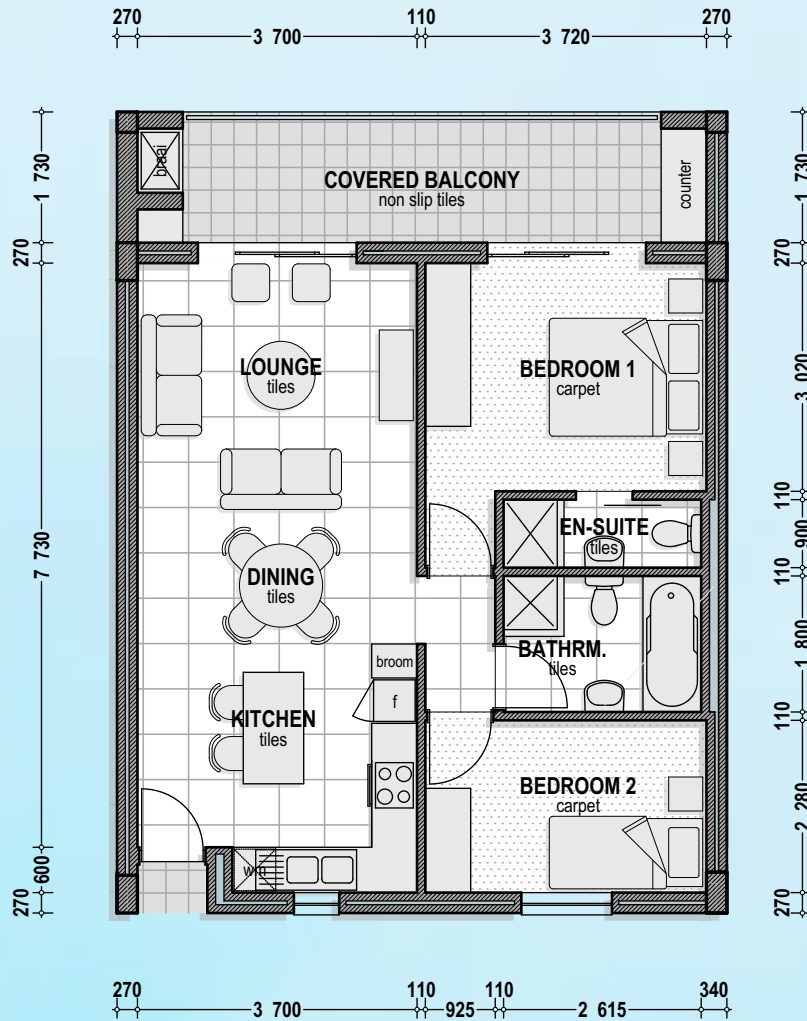

FLOOR LAYOUT 1:100

AREA SCHEDULE :

FLOOR AREA :	39.8 sqm
COVERED BALCONY :	5.0 sqm
TOTAL :	44.8 sqm

UNIT 4 UNIT 9 UNIT 14

FLOOR LAYOUT 1:100

AREA SCHEDULE :

FLOOR AREA :	54.8 sqm
COVERED PATIO :	10.3 sqm
TOTAL :	65.1 sqm

UNIT 1

FLOOR LAYOUT 1:100

AREA SCHEDULE :

FLOOR AREA :	54.8 sqm
COVERED PATIO :	10.3 sqm
TOTAL :	65.1 sqm

UNIT 2

FLOOR LAYOUT 1:100

AREA SCHEDULE :

FLOOR AREA :	53.9 sqm
COVERED BALCONY :	10.3 sqm
TOTAL :	64.2 sqm

UNIT 3 UNIT 8

FLOOR LAYOUT 1:100

AREA SCHEDULE :

FLOOR AREA :	53.9 sqm
COVERED BALCONY :	10.3 sqm
TOTAL :	64.2 sqm

UNIT 5 UNIT 10

FLOOR LAYOUT 1:100

AREA SCHEDULE :

FLOOR AREA :	53.9 sqm
OPEN BALCONY :	10.3 sqm
TOTAL :	64.2 sqm

UNIT 13

FLOOR LAYOUT 1:100

AREA SCHEDULE :

FLOOR AREA :	53.9 sqm
OPEN BALCONY :	10.3 sqm
TOTAL :	64.2 sqm

UNIT 15

FLOOR LAYOUT 1:100

AREA SCHEDULE :

FLOOR AREA :	69.6 sqm
BALCONY :	13.7 sqm
TOTAL :	83.3 sqm