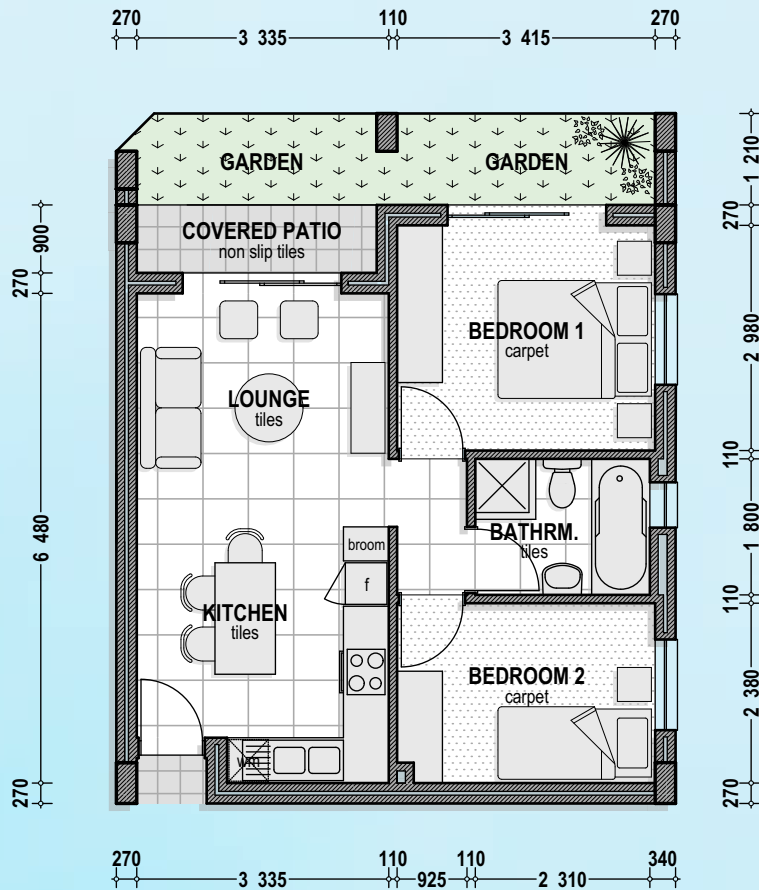

FLOOR LAYOUT 1:100

AREA SCHEDULE :

FLOOR AREA :	39.8 sqm
COVERED BALCONY :	5.0 sqm
TOTAL :	44.8 sqm

UNIT 4 UNIT 9 UNIT 14

FLOOR LAYOUT 1:100

AREA SCHEDULE :

FLOOR AREA :	54.8 sqm
COVERED PATIO :	10.3 sqm
TOTAL :	65.1 sqm

UNIT 1

FLOOR LAYOUT 1:100

AREA SCHEDULE :

FLOOR AREA :	54.8 sqm
COVERED PATIO :	10.3 sqm
TOTAL :	65.1 sqm

UNIT 2

FLOOR LAYOUT 1:100

AREA SCHEDULE :

FLOOR AREA :	53.9 sqm
COVERED BALCONY :	10.3 sqm
TOTAL :	64.2 sqm

UNIT 3 UNIT 8

FLOOR LAYOUT 1:100

AREA SCHEDULE :

FLOOR AREA :	53.9 sqm
COVERED BALCONY :	10.3 sqm
TOTAL :	64.2 sqm

UNIT 5 UNIT 10

FLOOR LAYOUT 1:100

AREA SCHEDULE :

FLOOR AREA :	53.9 sqm
OPEN BALCONY :	10.3 sqm
TOTAL :	64.2 sqm

UNIT 13

FLOOR LAYOUT 1:100

AREA SCHEDULE :

FLOOR AREA :	53.9 sqm
OPEN BALCONY :	10.3 sqm
TOTAL :	64.2 sqm

UNIT 15

FLOOR LAYOUT 1:100

AREA SCHEDULE :

FLOOR AREA :	69.6 sqm
BALCONY :	13.7 sqm
TOTAL :	83.3 sqm