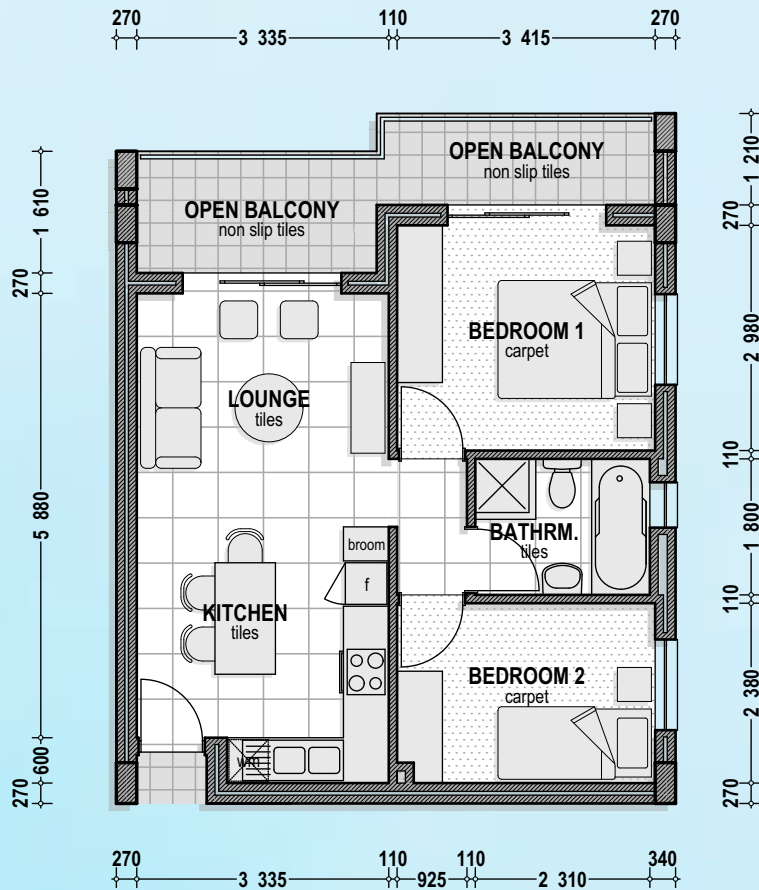

FLOOR LAYOUT 1:100

AREA SCHEDULE :

FLOOR AREA :	39.8 sqm
COVERED BALCONY :	5.0 sqm
TOTAL :	44.8 sqm

UNIT 4 UNIT 9 UNIT 14

FLOOR LAYOUT 1:100

AREA SCHEDULE :

FLOOR AREA :	54.8 sqm
COVERED PATIO :	10.3 sqm
TOTAL :	65.1 sqm

UNIT 1

FLOOR LAYOUT 1:100

AREA SCHEDULE :

FLOOR AREA :	54.8 sqm
COVERED PATIO :	10.3 sqm
TOTAL :	65.1 sqm

UNIT 2

FLOOR LAYOUT 1:100

AREA SCHEDULE :

FLOOR AREA :	53.9 sqm
COVERED BALCONY :	10.3 sqm
TOTAL :	64.2 sqm

UNIT 3 UNIT 8

FLOOR LAYOUT 1:100

AREA SCHEDULE :

FLOOR AREA :	53.9 sqm
COVERED BALCONY :	10.3 sqm
TOTAL :	64.2 sqm

UNIT 5 UNIT 10

FLOOR LAYOUT 1:100

AREA SCHEDULE :

FLOOR AREA :	53.9 sqm
OPEN BALCONY :	10.3 sqm
TOTAL :	64.2 sqm

UNIT 13

FLOOR LAYOUT 1:100

AREA SCHEDULE :

FLOOR AREA :	53.9 sqm
OPEN BALCONY :	10.3 sqm
TOTAL :	64.2 sqm

UNIT 15

FLOOR LAYOUT 1:100

AREA SCHEDULE :

FLOOR AREA :	69.6 sqm
BALCONY :	13.7 sqm
TOTAL :	83.3 sqm