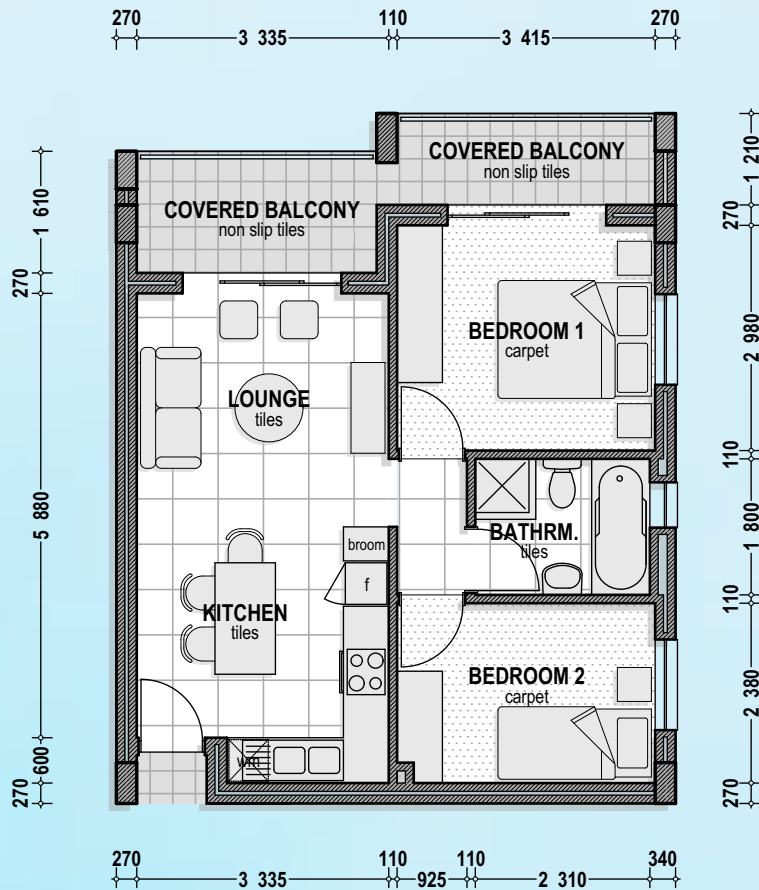

FLOOR LAYOUT 1:100

AREA SCHEDULE :

FLOOR AREA :	39.8 sqm
COVERED BALCONY :	5.0 sqm
TOTAL :	44.8 sqm

UNIT 4 UNIT 9 UNIT 14

FLOOR LAYOUT 1:100

AREA SCHEDULE :

FLOOR AREA :	54.8 sqm
COVERED PATIO :	10.3 sqm
TOTAL :	65.1 sqm

UNIT 1

FLOOR LAYOUT 1:100

AREA SCHEDULE :

FLOOR AREA :	54.8 sqm
COVERED PATIO :	10.3 sqm
TOTAL :	65.1 sqm

UNIT 2

FLOOR LAYOUT 1:100

AREA SCHEDULE :

FLOOR AREA :	53.9 sqm
COVERED BALCONY :	10.3 sqm
TOTAL :	64.2 sqm

UNIT 3 UNIT 8

FLOOR LAYOUT 1:100

AREA SCHEDULE :

FLOOR AREA :	53.9 sqm
COVERED BALCONY :	10.3 sqm
TOTAL :	64.2 sqm

UNIT 5 UNIT 10

FLOOR LAYOUT 1:100

AREA SCHEDULE :

FLOOR AREA :	53.9 sqm
OPEN BALCONY :	10.3 sqm
TOTAL :	64.2 sqm

UNIT 13

FLOOR LAYOUT 1:100

AREA SCHEDULE :

FLOOR AREA :	53.9 sqm
OPEN BALCONY :	10.3 sqm
TOTAL :	64.2 sqm

UNIT 15

FLOOR LAYOUT 1:100

AREA SCHEDULE :

FLOOR AREA :	69.6 sqm
BALCONY :	13.7 sqm
TOTAL :	83.3 sqm