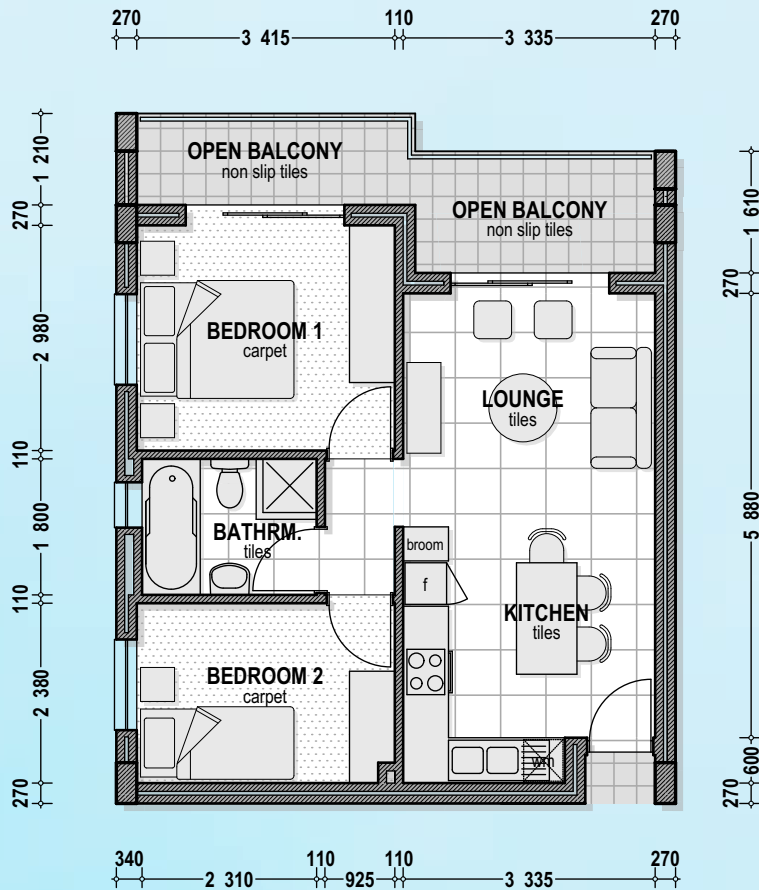

FLOOR LAYOUT 1:100

AREA SCHEDULE :

FLOOR AREA :	39.8 sqm
COVERED BALCONY :	5.0 sqm
TOTAL :	44.8 sqm

UNIT 4 UNIT 9 UNIT 14

FLOOR LAYOUT 1:100

AREA SCHEDULE :

FLOOR AREA :	54.8 sqm
COVERED PATIO :	10.3 sqm
TOTAL :	65.1 sqm

UNIT 1

FLOOR LAYOUT 1:100

AREA SCHEDULE :

FLOOR AREA :	54.8 sqm
COVERED PATIO :	10.3 sqm
TOTAL :	65.1 sqm

UNIT 2

FLOOR LAYOUT 1:100

AREA SCHEDULE :

FLOOR AREA :	53.9 sqm
COVERED BALCONY :	10.3 sqm
TOTAL :	64.2 sqm

UNIT 3 UNIT 8

FLOOR LAYOUT 1:100

AREA SCHEDULE :

FLOOR AREA :	53.9 sqm
COVERED BALCONY :	10.3 sqm
TOTAL :	64.2 sqm

UNIT 5 UNIT 10

FLOOR LAYOUT 1:100

AREA SCHEDULE :

FLOOR AREA :	53.9 sqm
OPEN BALCONY :	10.3 sqm
TOTAL :	64.2 sqm

UNIT 13

FLOOR LAYOUT 1:100

AREA SCHEDULE :

FLOOR AREA :	53.9 sqm
OPEN BALCONY :	10.3 sqm
TOTAL :	64.2 sqm

UNIT 15

FLOOR LAYOUT 1:100

AREA SCHEDULE :

FLOOR AREA :	69.6 sqm
BALCONY :	13.7 sqm
TOTAL :	83.3 sqm