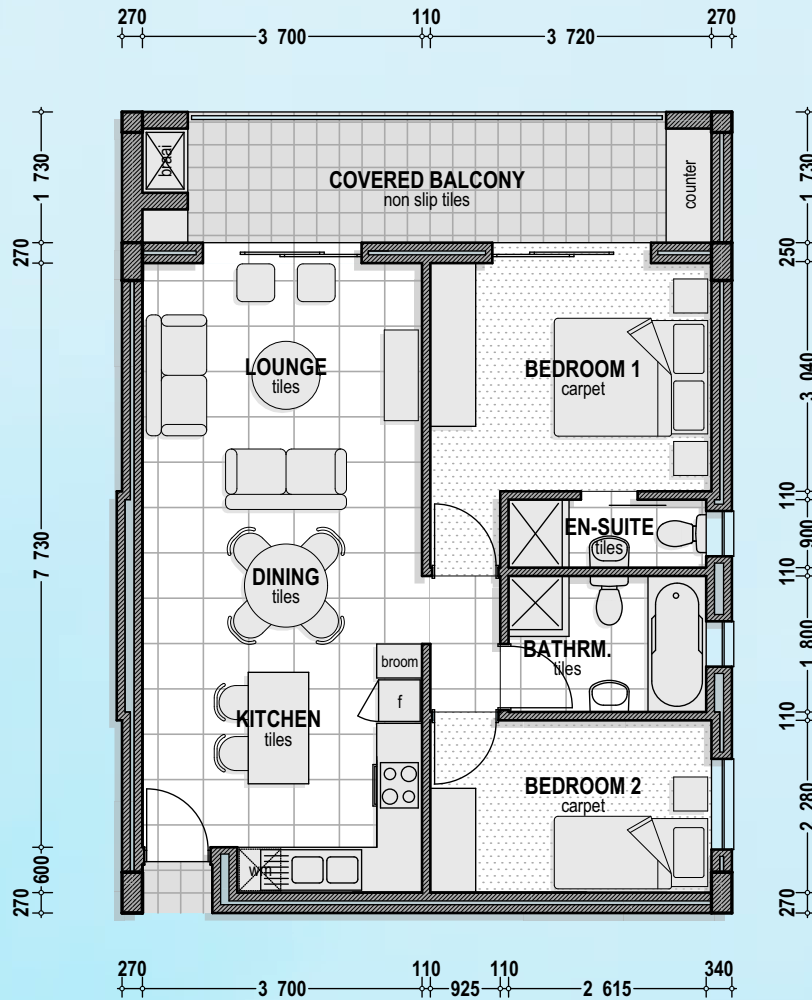

FLOOR LAYOUT 1:100

AREA SCHEDULE :

FLOOR AREA :	69.7 sqm
BALCONY :	13.7 sqm
TOTAL :	83.4 sqm

UNIT 7   UNIT 12   UNIT 17